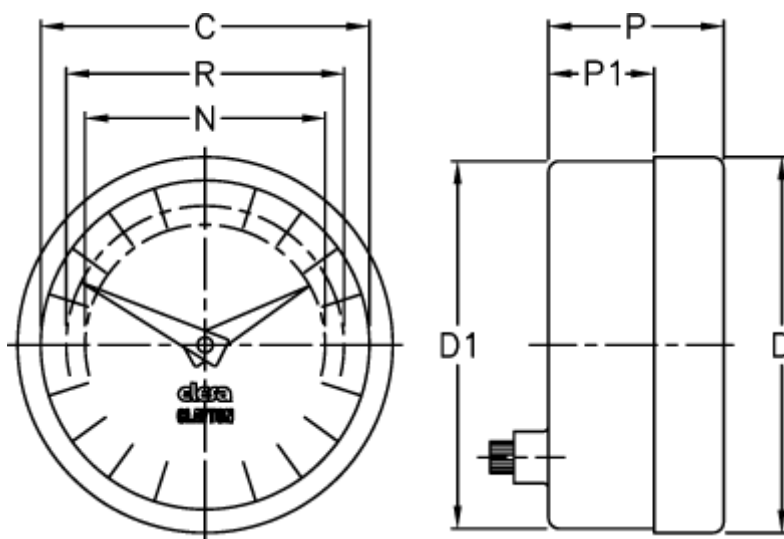

Article number: 2307074006

Description: E+G Positive drive indicator
PA11-0004-S

Measures

C = 42
D = 49.8
d1 = 48.2
N = 30
P = 30
P1 = 23
R = 37